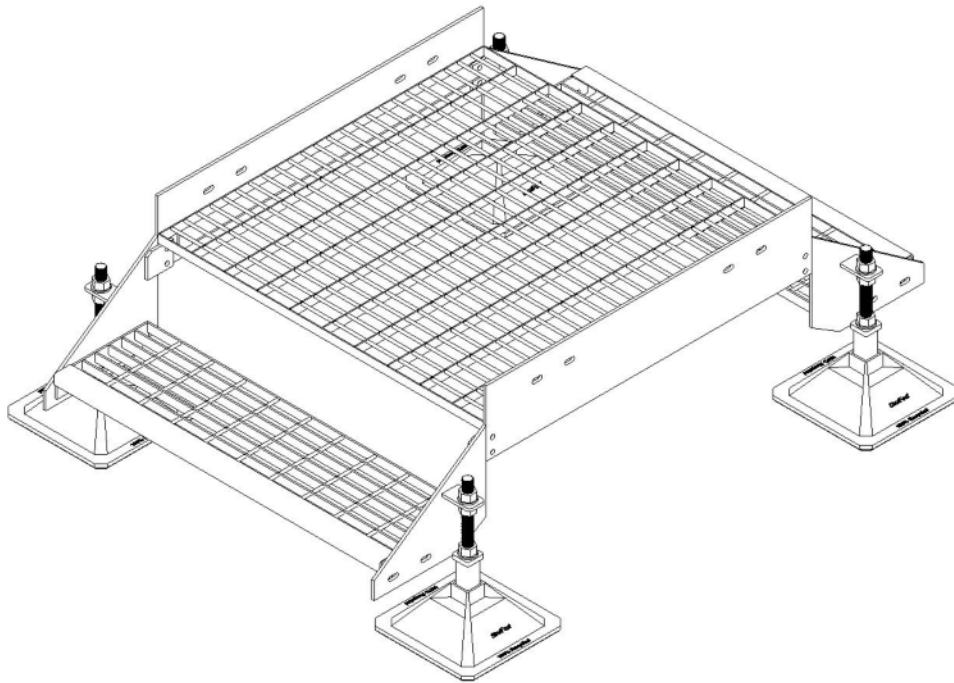

StrutFoot

StepOvers

StrutFoot offer a full range of StepOvers to their customers. Each StepOver is complete with 1000mm wide steps, 1000x1000mm platform and the handrail.

With our in house design and manufacturing, StrutFoot can supply and install bespoke access to meet the customers specification.

The framework on all of our access is HDG ensuring it is suitable for roof applications. All of the leg assemblies supplied are adjustable and supplied with our R305 plastic feet.

All of the below systems are available from stock and easily installed.

StrutFoot StepOvers

Part No.	Description	Feet Size (mm)	Platform Size (mm)
SF8010	SFA111 - 1 Step StepOver	305	1000x1000
SF8020	SFA212 - 2 Step StepOver	305	1000x1000
SF8030	SFA313 - 3 Step StepOver	305	1000x1000
SF8040	SFA414 - 4 Step StepOver	305	1000x1000

StrutFoot Platform

Part No.	Description	Feet Size (mm)	Platform Size (mm)
SF8050	SFA555 - StrutFoot Platform	305	1000x1000